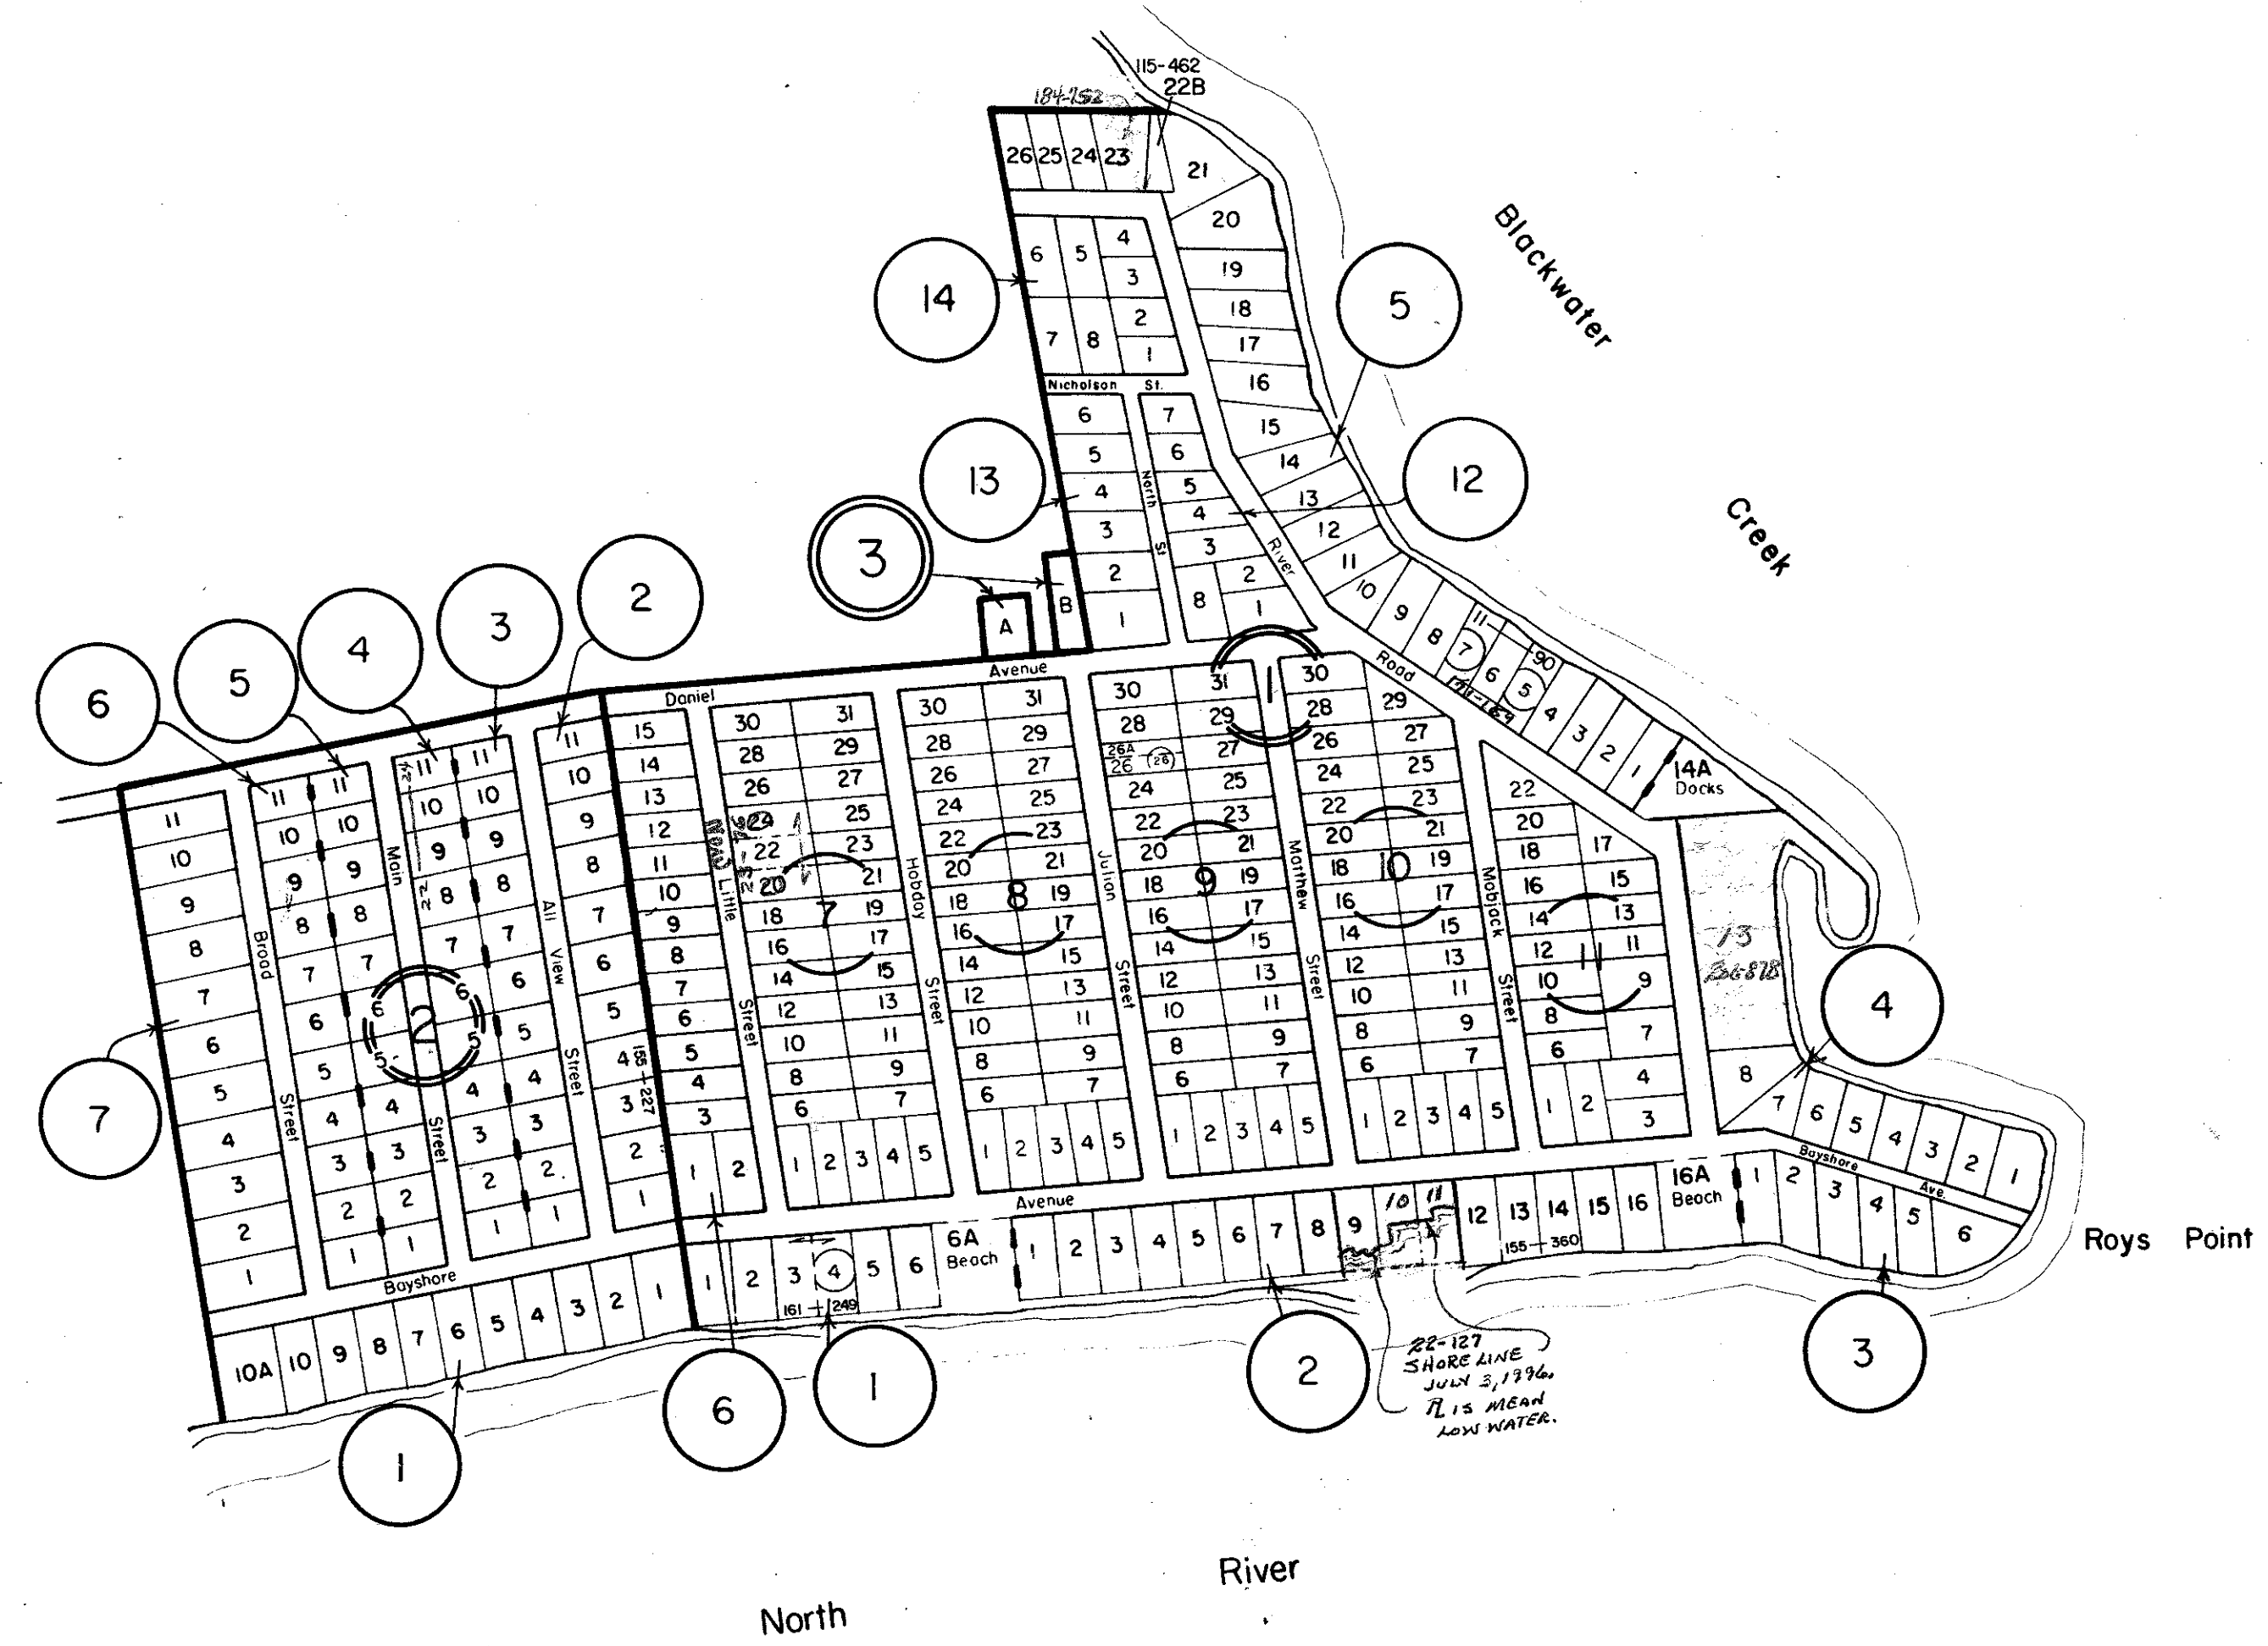

MATHEWS COUNTY

- ① MOB JACK BAY ESTATES- PB. I, Pg. 200
- ② DANIELVILLE PLAT- PB. I, Pg. 201
- ③ MOB JACK BAY ESTATES — NOT RECORDED

WESTVILLE DISTRICT

SECTION 24A
INSERT