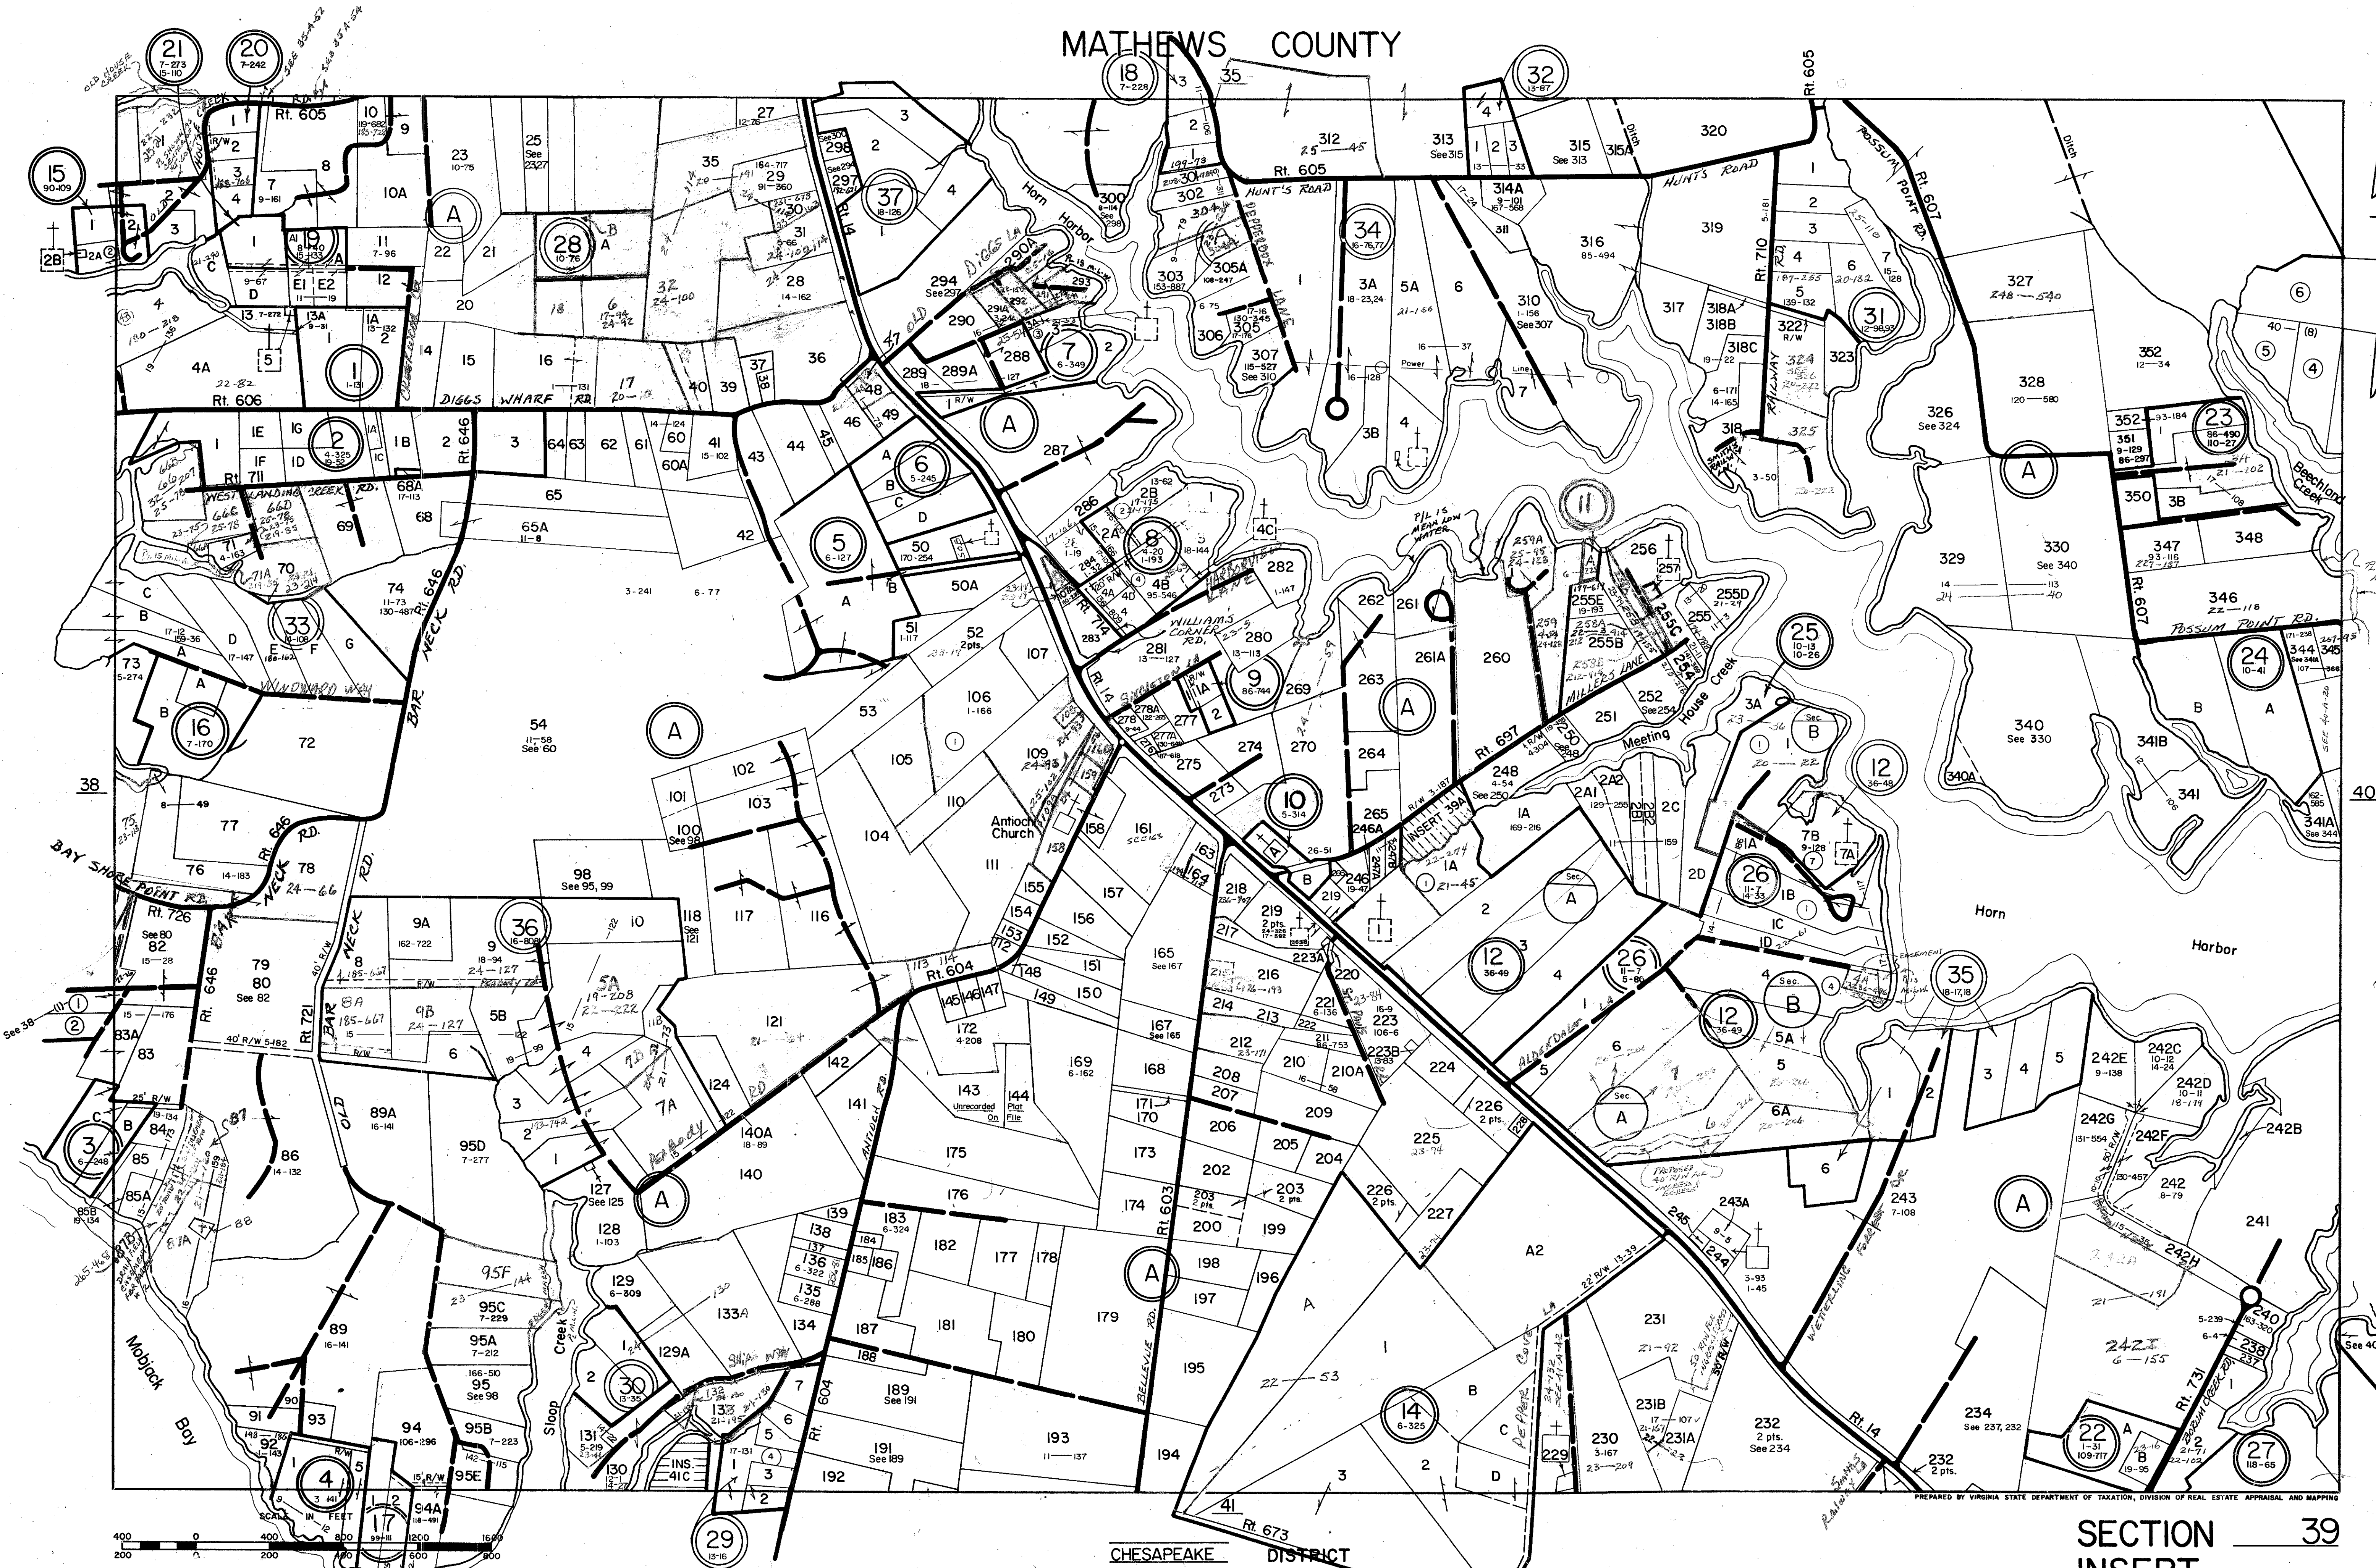

MATHEWS COUNTY

REVISED: 7-1-82, by Wingate Appraisal & Mapping Service, Roanoke, Virginia. 1/1/87, 1/1/90, 10/92

CHESAPEAKE DISTRICT

SECTION 39
INSERT

PREPARED BY VIRGINIA STATE DEPARTMENT OF TAXATION, DIVISION OF REAL ESTATE APPRAISAL AND MAPPING