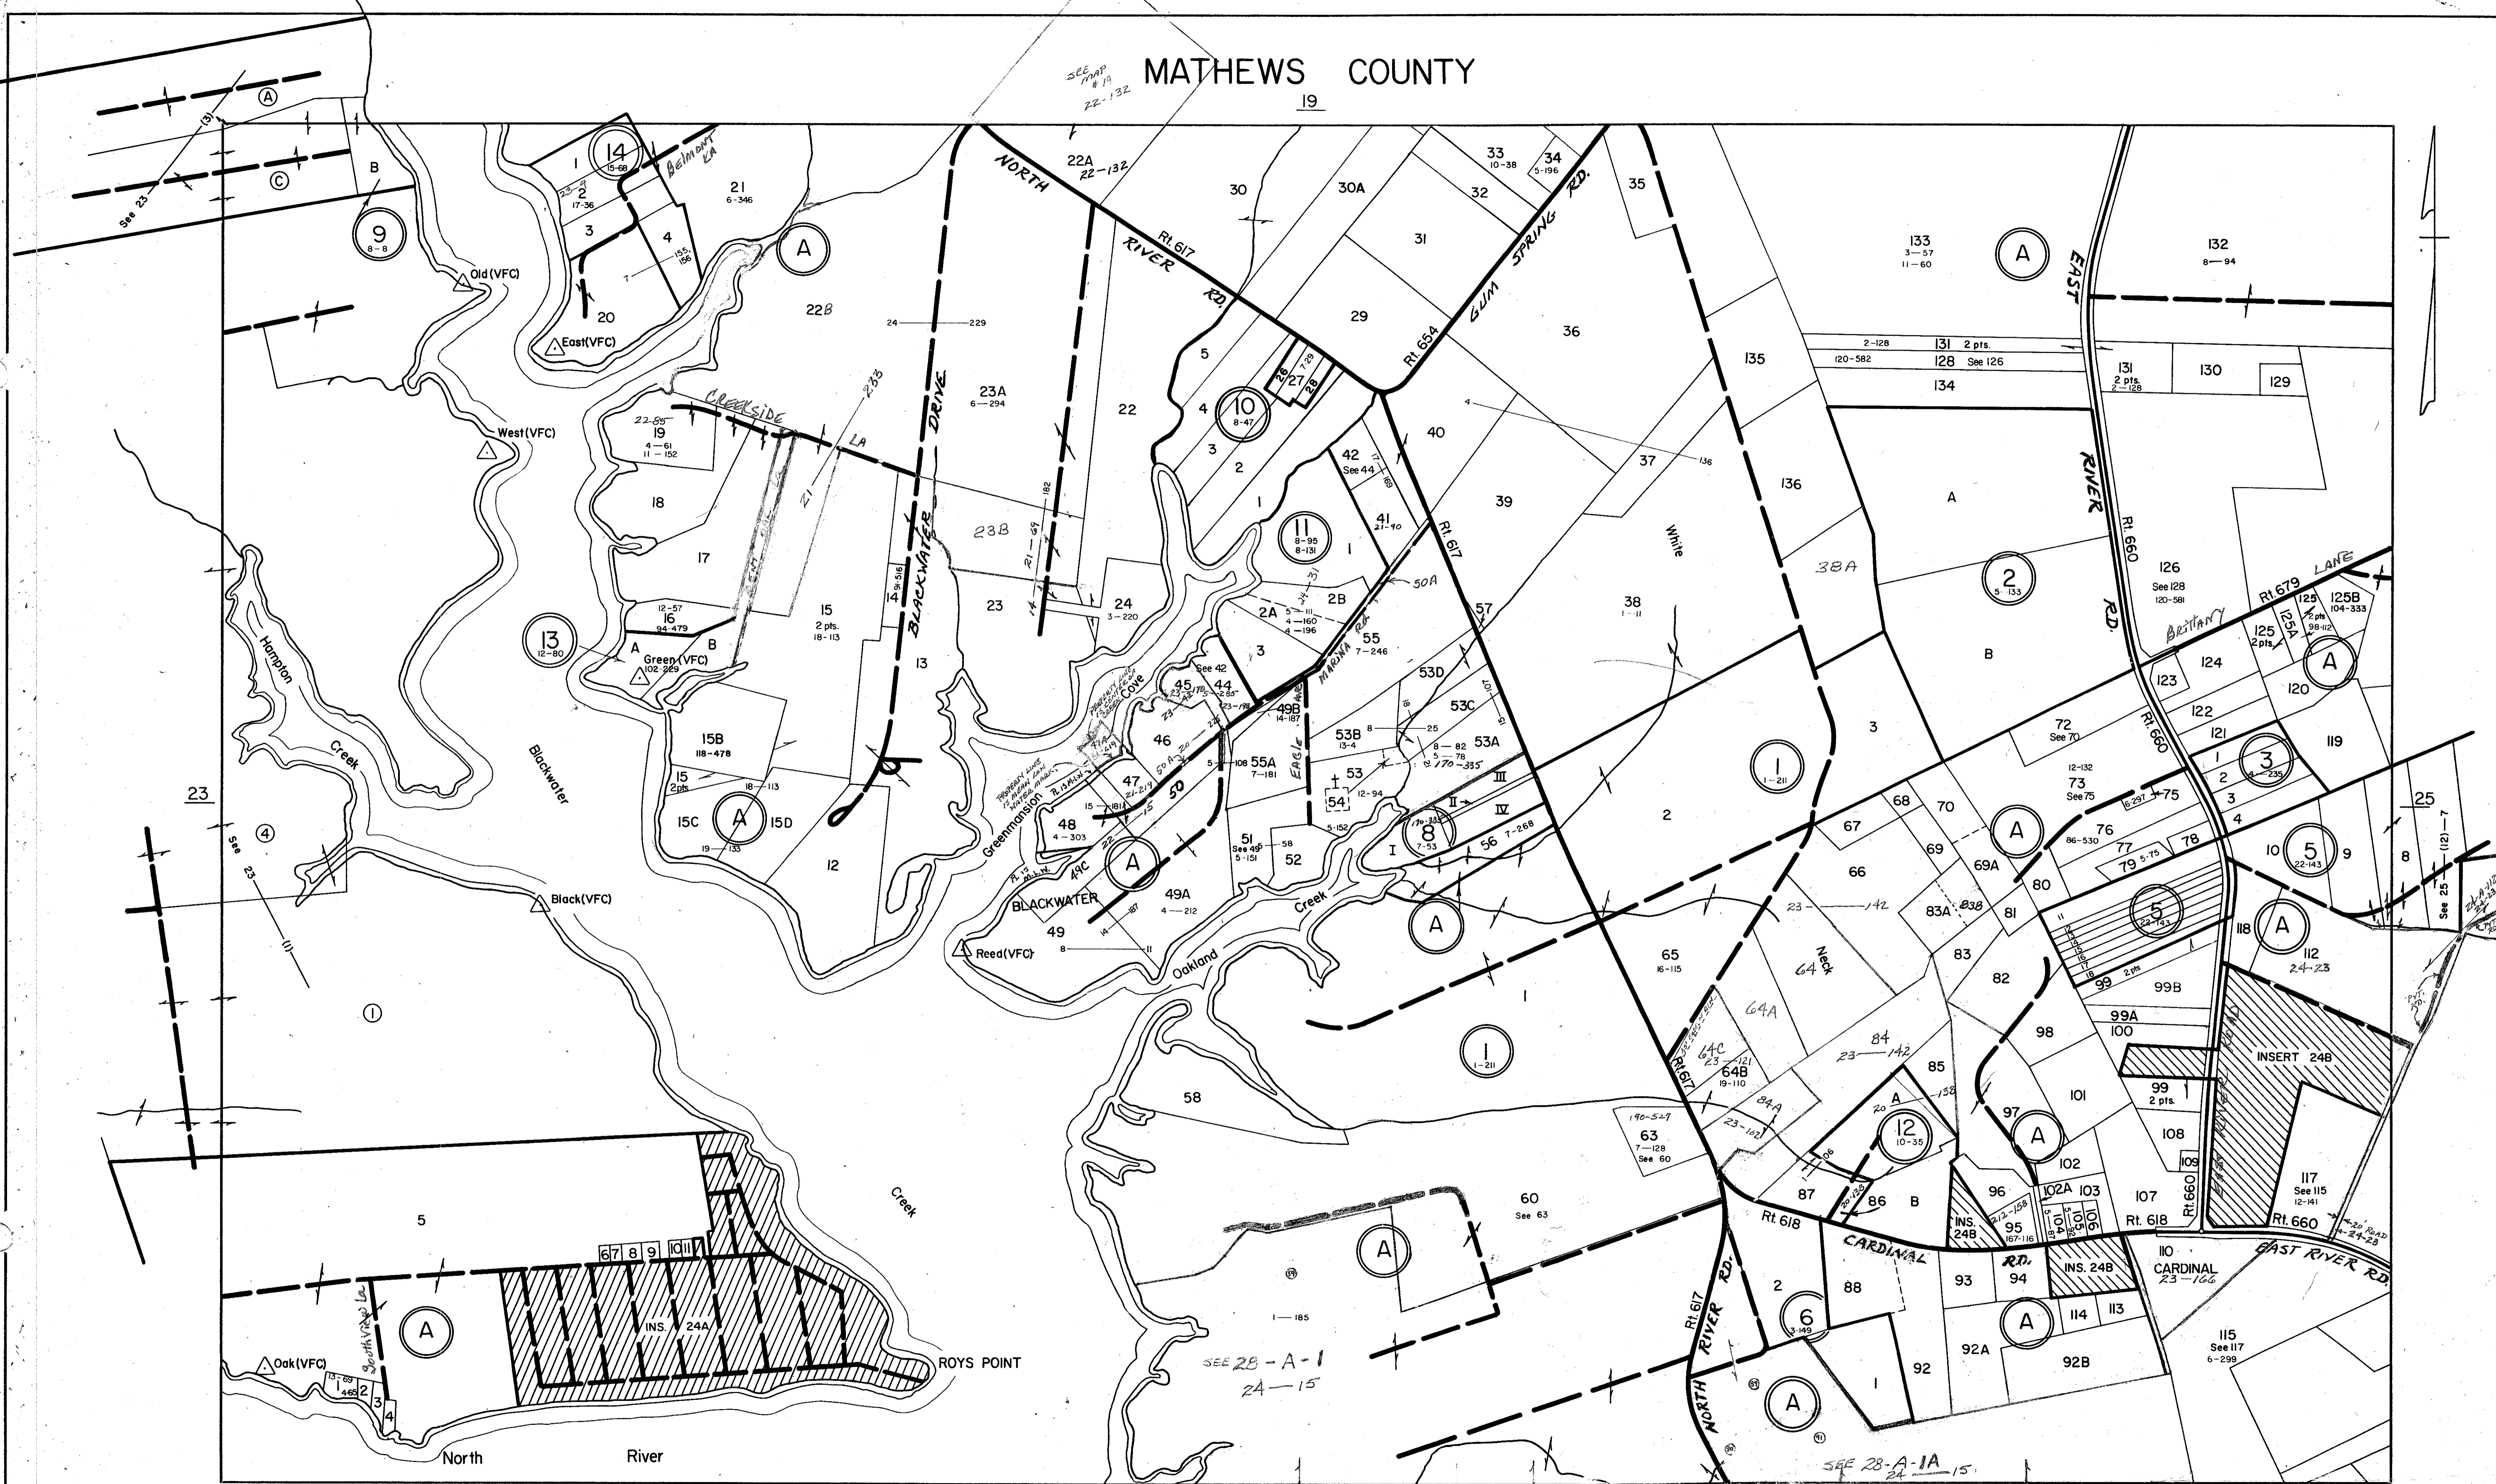

MATHEWS COUNTY

19

REVISED: 6-4-82 Wingate Appraisal & Mapping Service, Roanoke, Va. 1/1/87, 1/1/90, 10/92

WESTVILLE DISTRICT

SECTION 24
INSERT