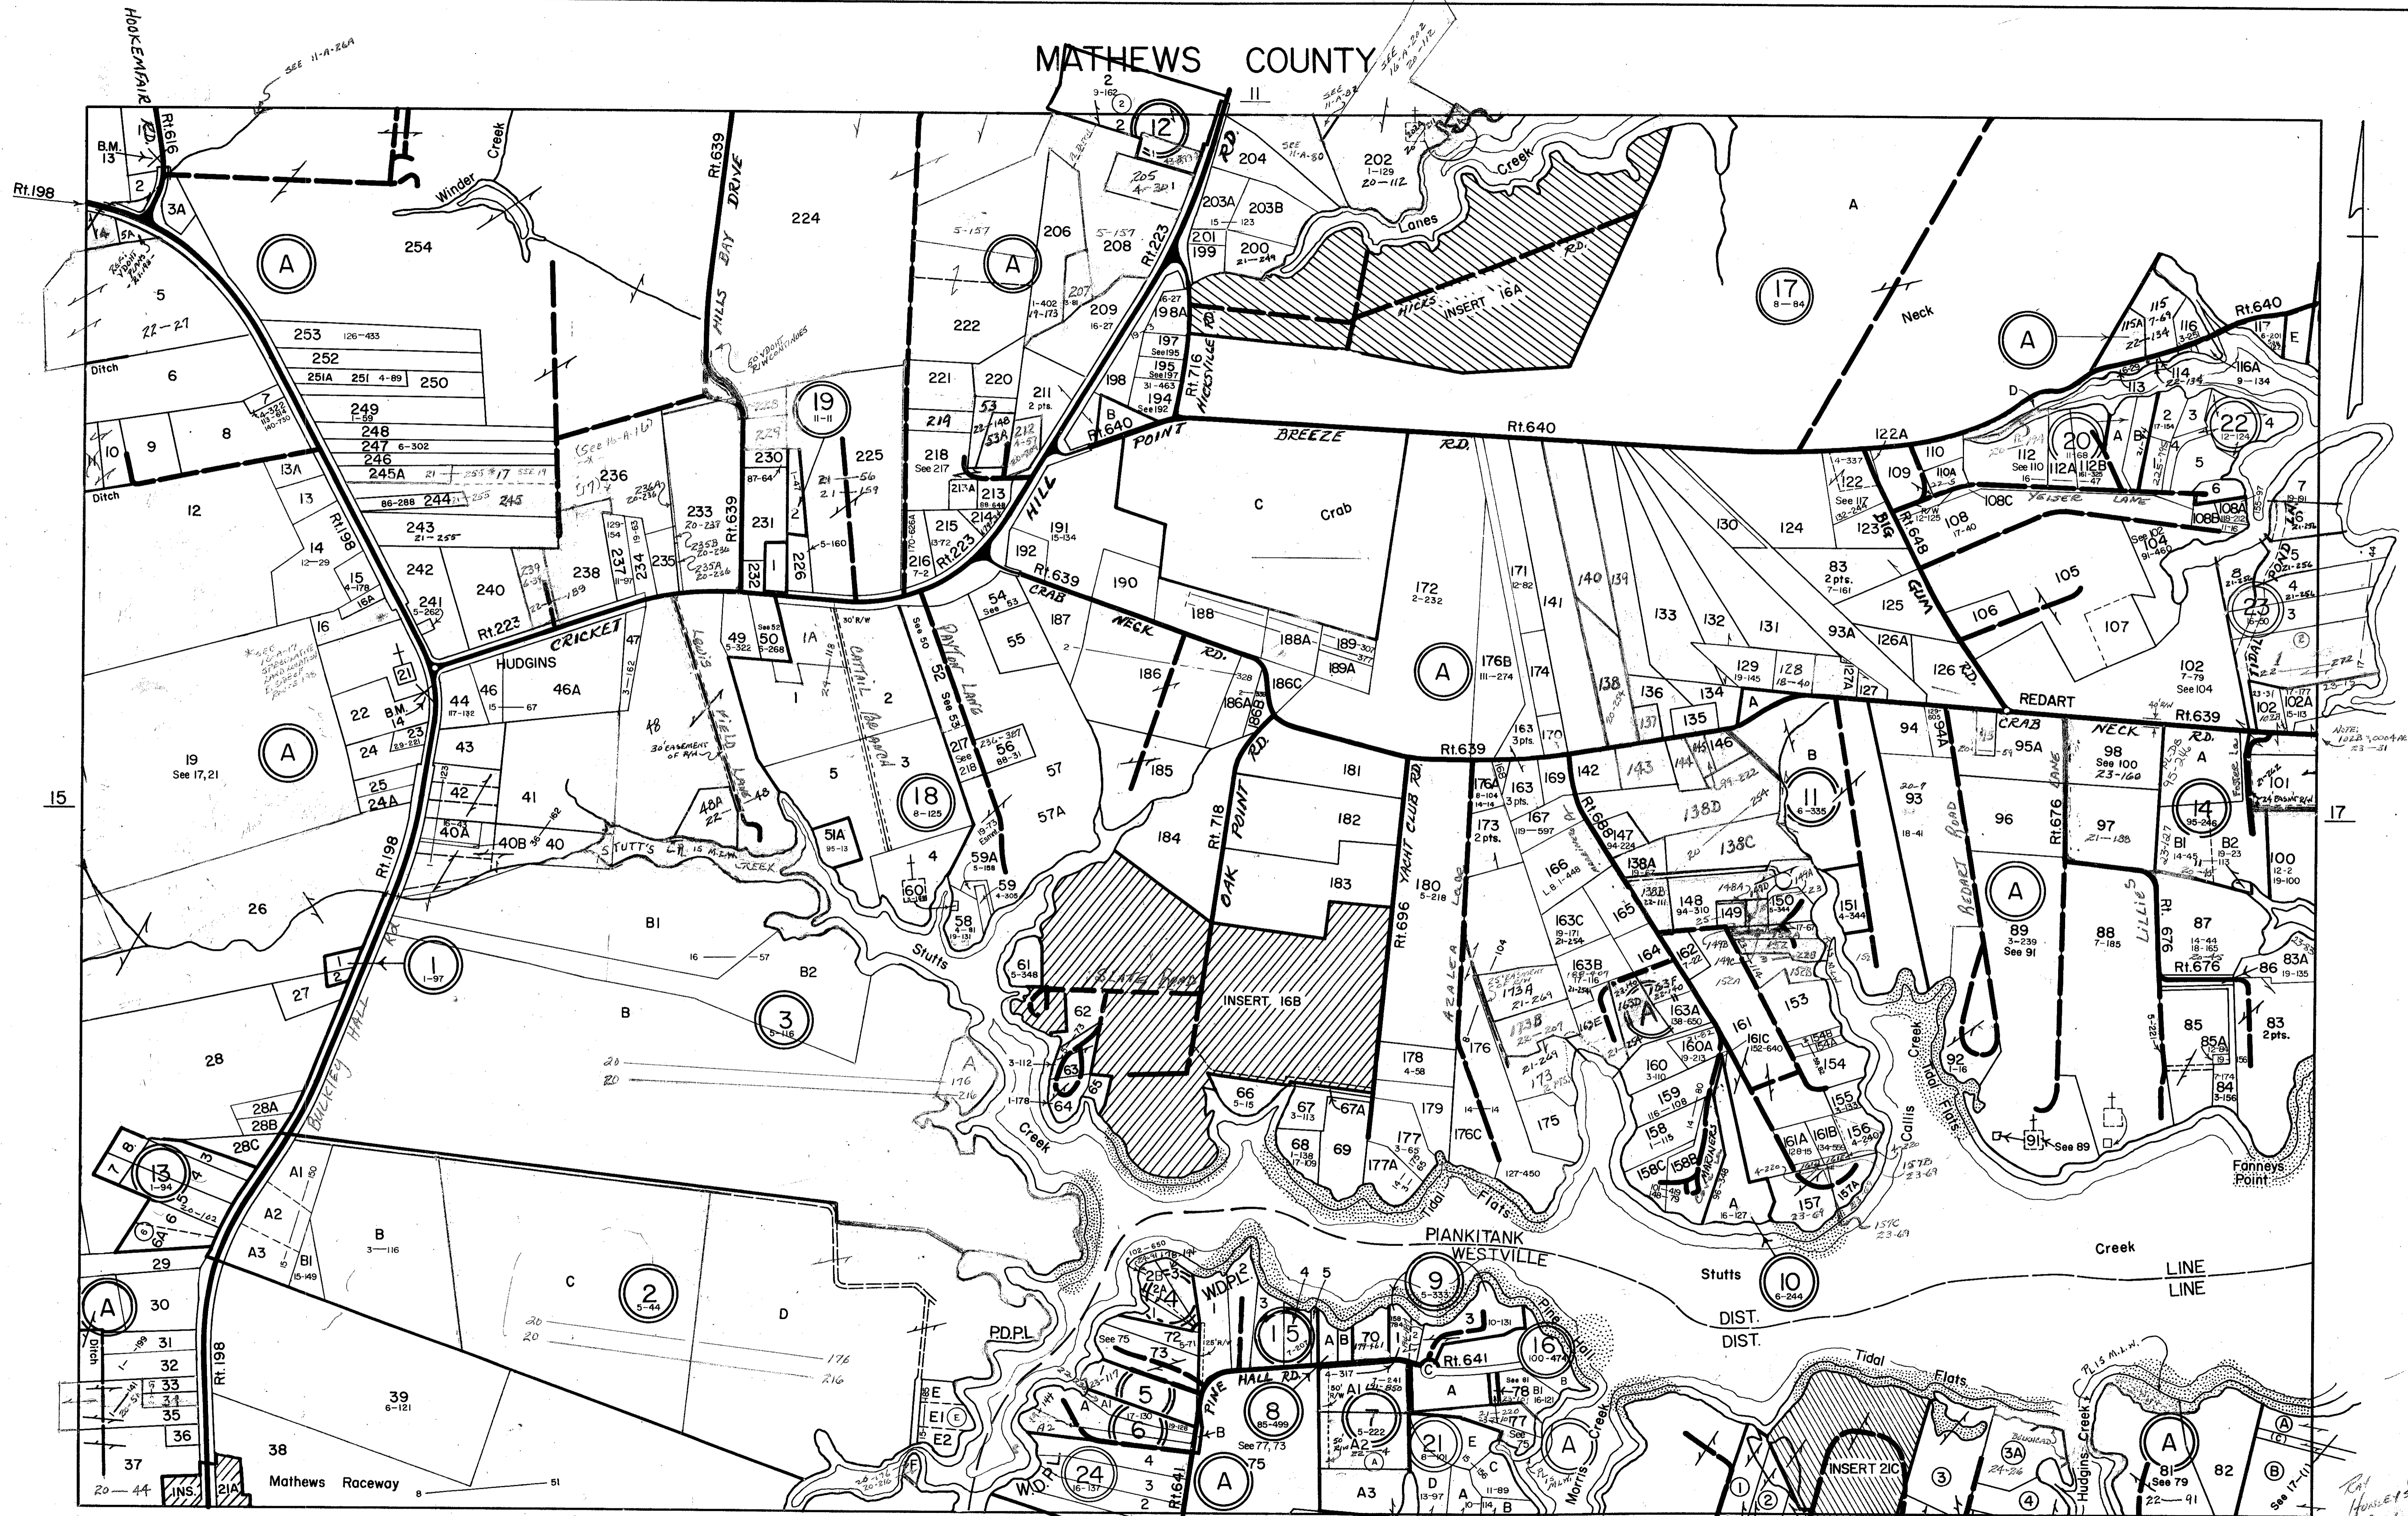

MATHEWS COUNTY

PIANKATANK WESTVILLE DISTRICT

SECTION INSERT -16

Ray Housley's Copy