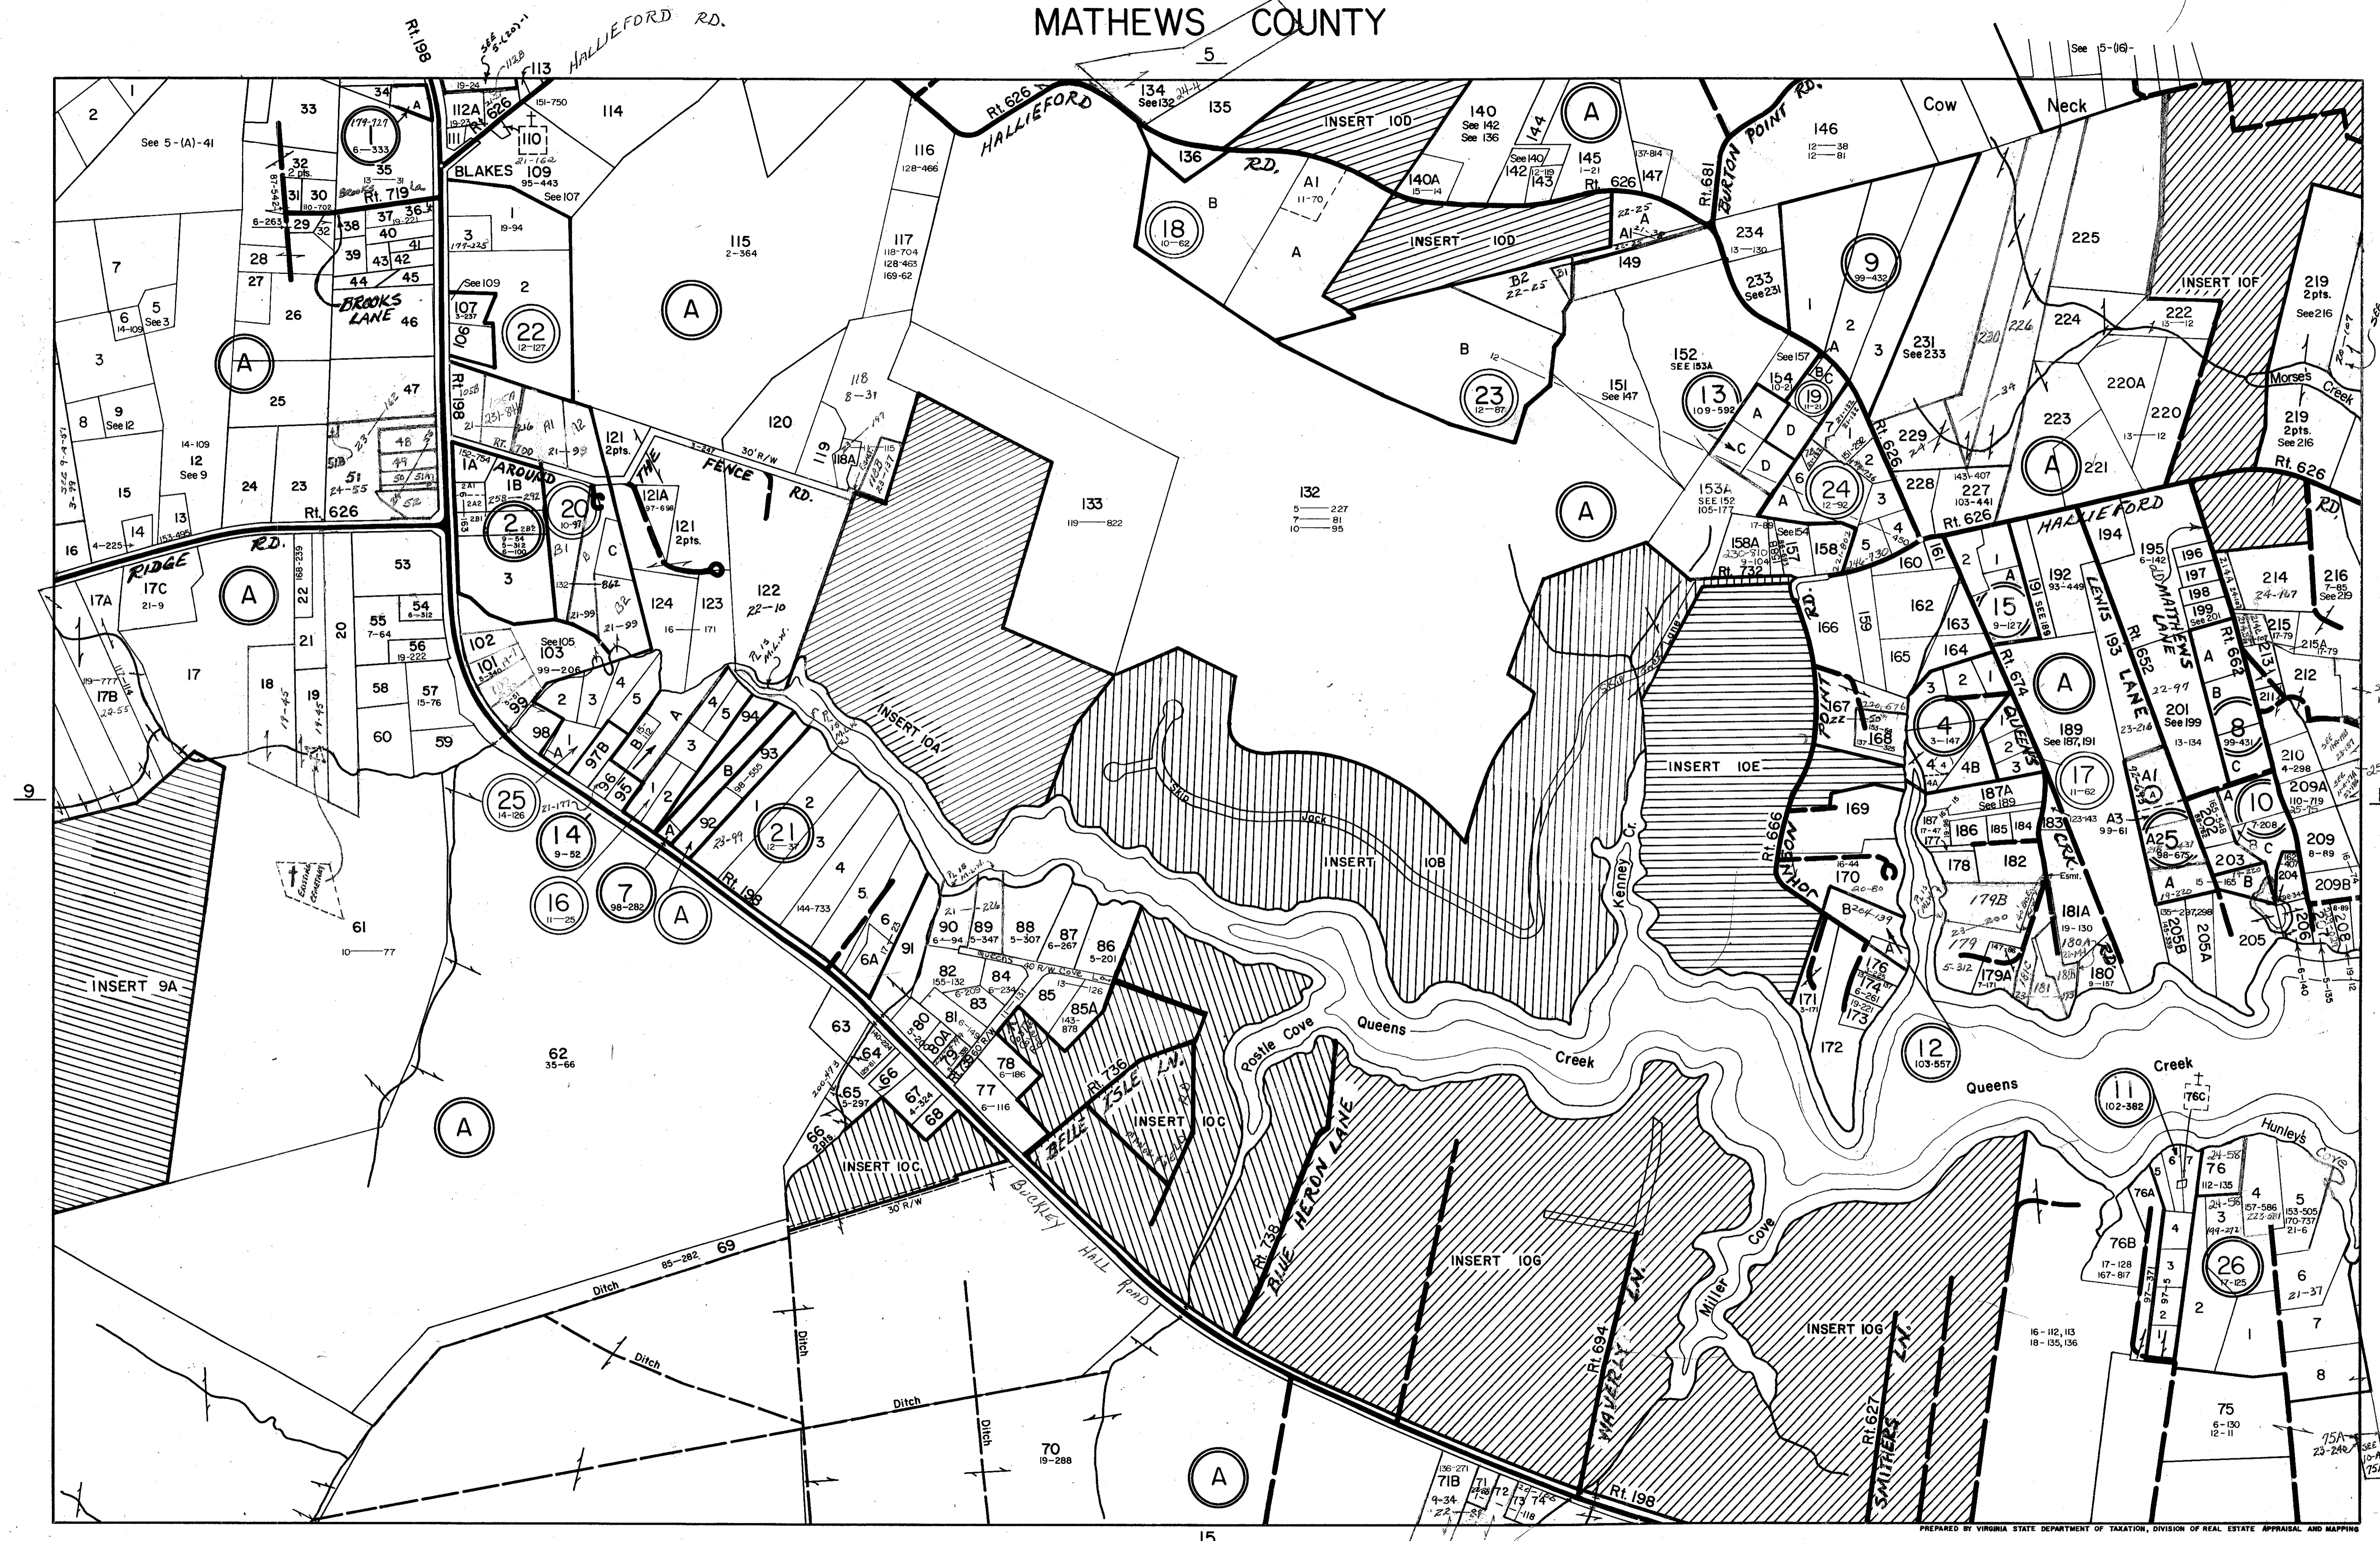

MATHEWS COUNTY

PIANKATANK DISTRICT

SECTION 10
INSERT 10

REVISED: 5-5-82 by Virginia Appraisal & Mapping Service, Roanoke, Virginia 1/1/87, 1/1/90, 10/92

PREPARED BY VIRGINIA STATE DEPARTMENT OF TAXATION, DIVISION OF REAL ESTATE APPRAISAL AND MAPPING