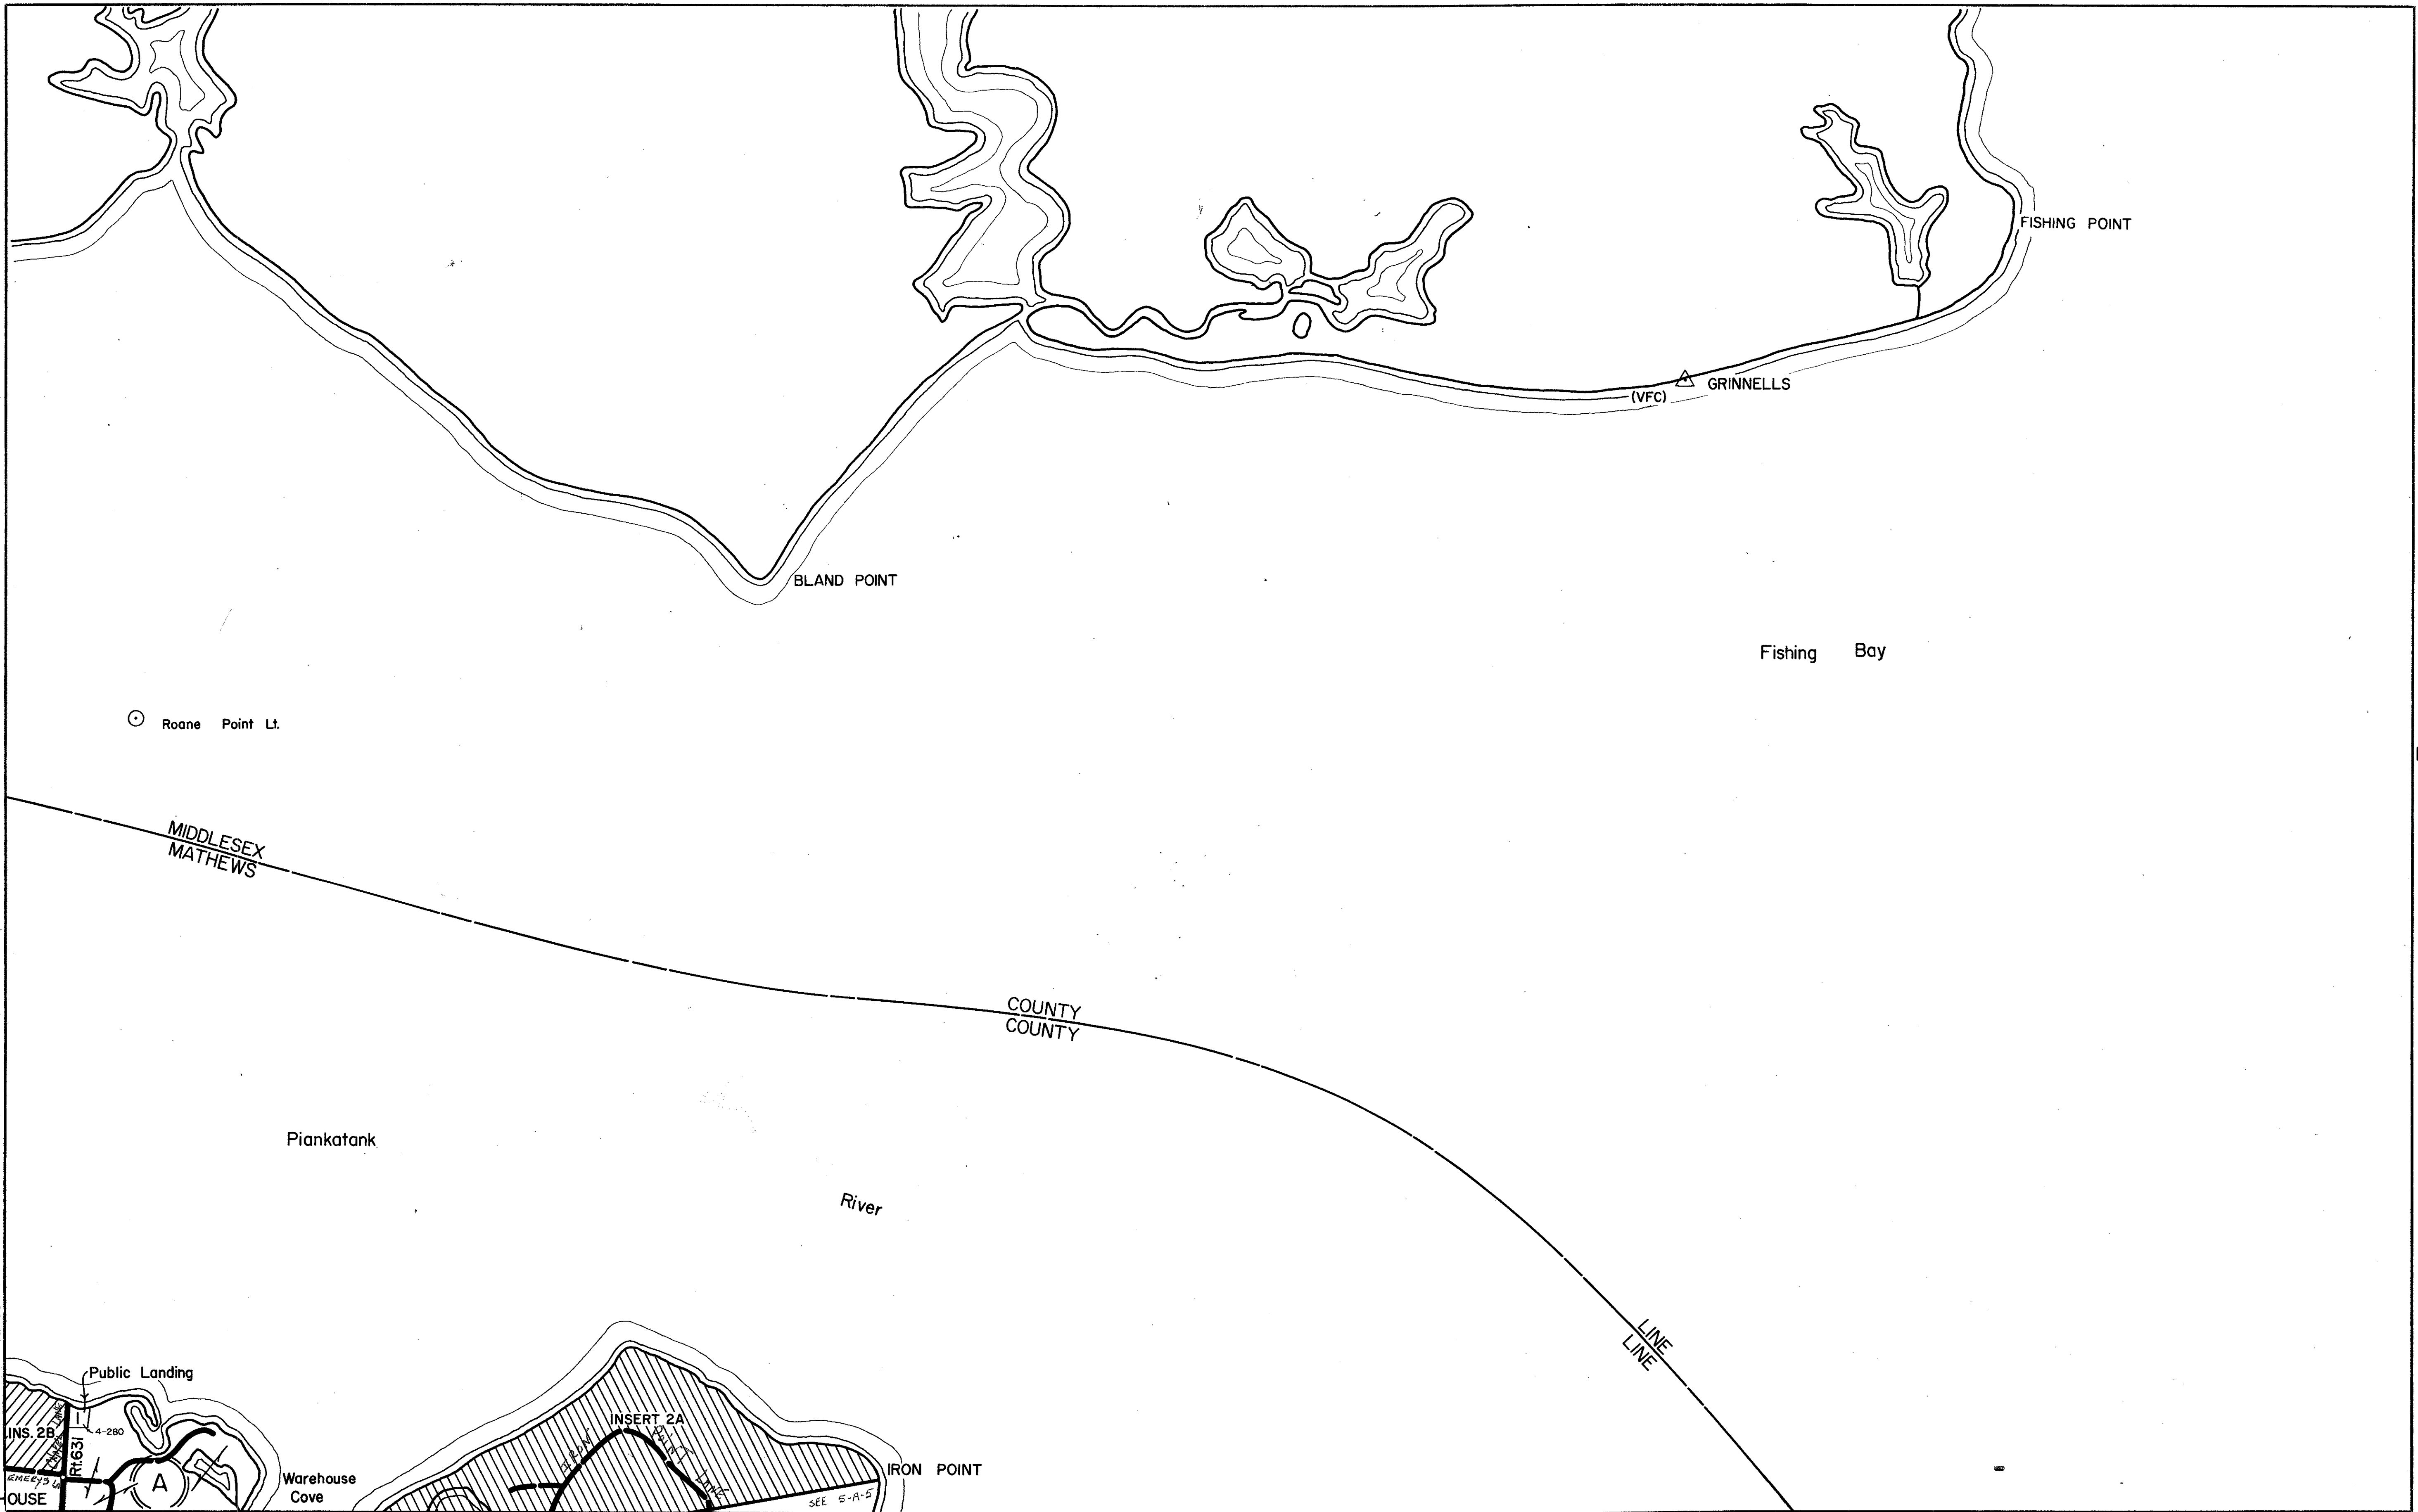

MATHEWS COUNTY

NONE

NONE

Roane Point Lt.

BLAND POINT

(VFC) GRINNELLS

FISHING POINT

Fishing Bay

MIDDLESEX
MATHEWS

COUNTY
COUNTY

Piankatank

River

LINE
LINE

Public Landing

INS. 2B

4-280

Warehouse Cove

INSERT 2A

IRON POINT

SEE 5-A-5

WAREHOUSE

5

PIANKATANK DISTRICT

SECTION 2
INSERT